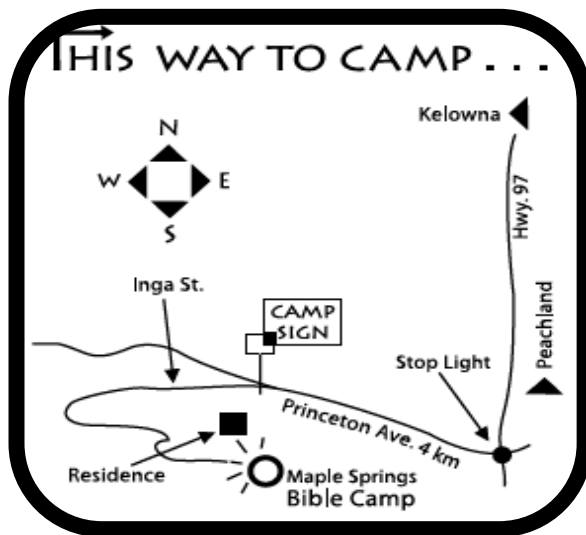

WHAT CAN YOU EXPECT FROM SERVING AS A LEADER IN TRAINING?

Work Experience– Work crew members work hard during camp. Cleaning dishes (285 place settings daily!), toilets, sinks, and floors takes up a huge part of every day (don't think you are coming to camp for a holiday!). Yet, in the midst of all this, there will be time every day for recreation– swimming, hiking, riflery, and more! Your day will also include laughter, spontaneous fun, and many new relationships that become deep and rich as the days go by. A friend once told me that camp is the place with the longest days and the shortest weeks! You'll know what she meant if you participate in the great program!

Spiritual Growth– You will be challenged and stretched as you build relationships through daily activities, Bible studies, and discussion times. You will be asked to go beyond your normal limits, and as you do so you will be able to see God work in and through you. Whatever the summer brings, it will provide ample opportunity for you to trust God more.

Skill Development– Maple Springs Bible Camp places an emphasis on skill development. You will have the opportunity to learn, participate, and lead a range of different activities.

LIT Information:

Please apply for either a **JR L.I.T.** position or a **SR. L.I.T.** position

- **Jr. L.I.T.**– First Year in the Leader in Training Camper Program
- **Sr. L.I.T.**– Second year in the Leader in Training Camper Program

Drop off is at 1:00 p.m.

Pick-Up is at 1:00 p.m.

LIT'S are required to go home on the weekends